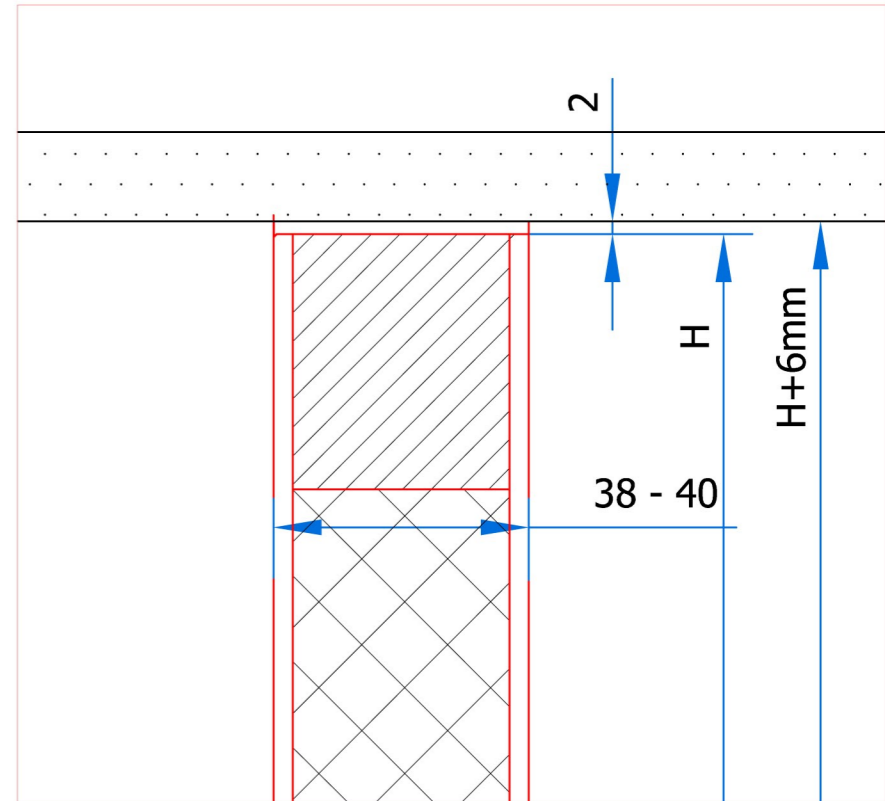

Author : BC	Creation Date 1/02/2012
<b>Invisidoor OUT</b>	
Part/Ref. Brick	File:

Author : BC	Creation Date 1/02/2012
Title <b>INVISIDOOR OUT TOUTE HAUTEUR</b>	
Part/Ref. Brick	File: