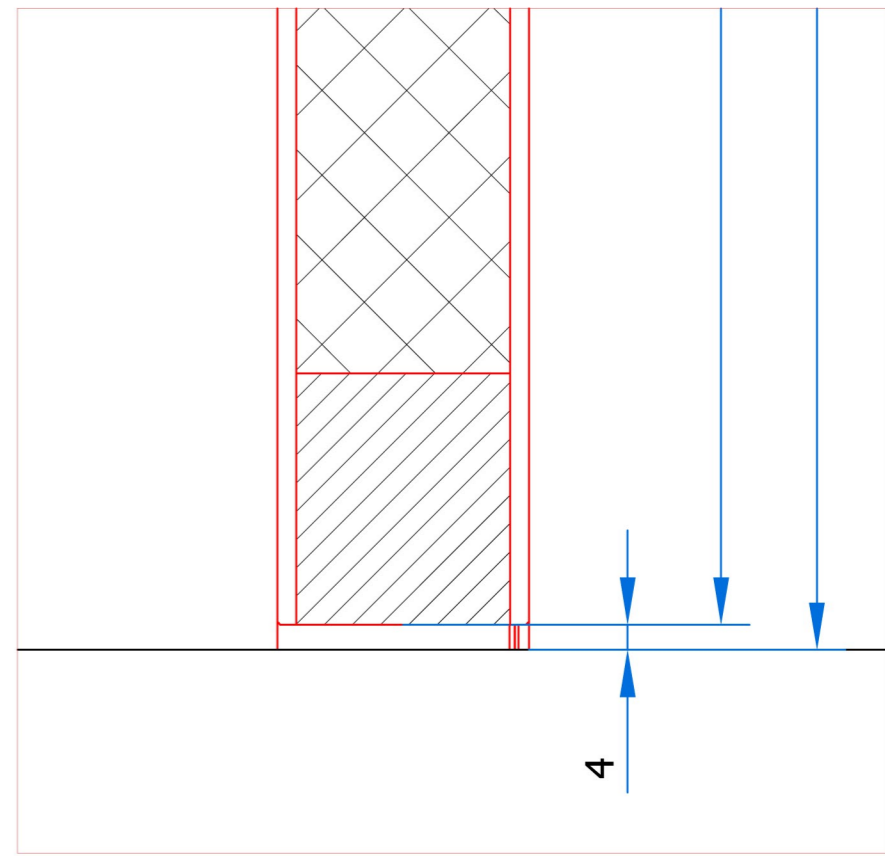

Author : BC	Creation Date 1/02/2012
<b>Invisidoor OUT</b>	
Part/Ref. Brick	File:

Author : BC	Creation Date 1/02/2012
Title <b>INVISIDOOR OUT TOUTE HAUTEUR</b>	
Part/Ref. Brick	File: