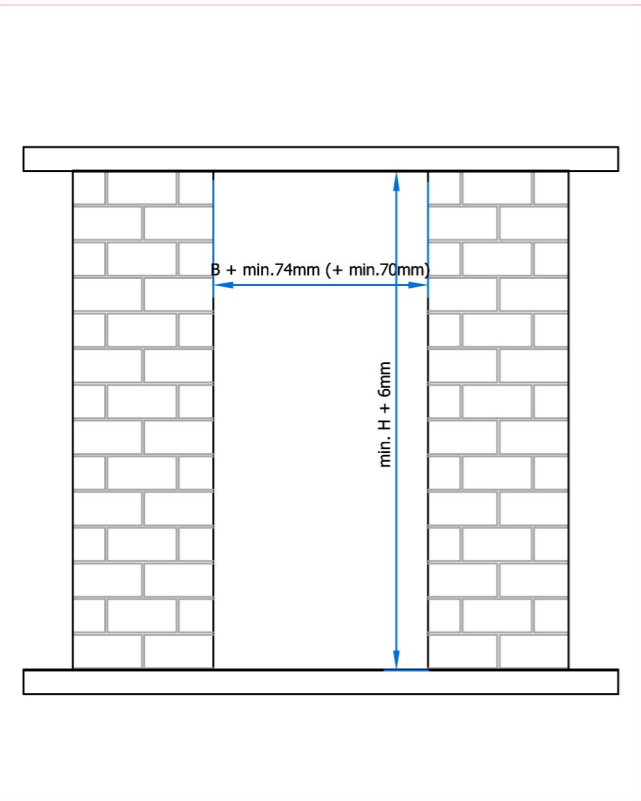

Author : BC	Creation Date 1/02/2012
<b>Invisidoor OUT</b>	
Part/Ref. Brick	File:

Author : BC	Creation Date 1/02/2012
Title <b>INVISIDOOR OUT TOUTE HAUTEUR</b>	
Part/Ref. Brick	File: