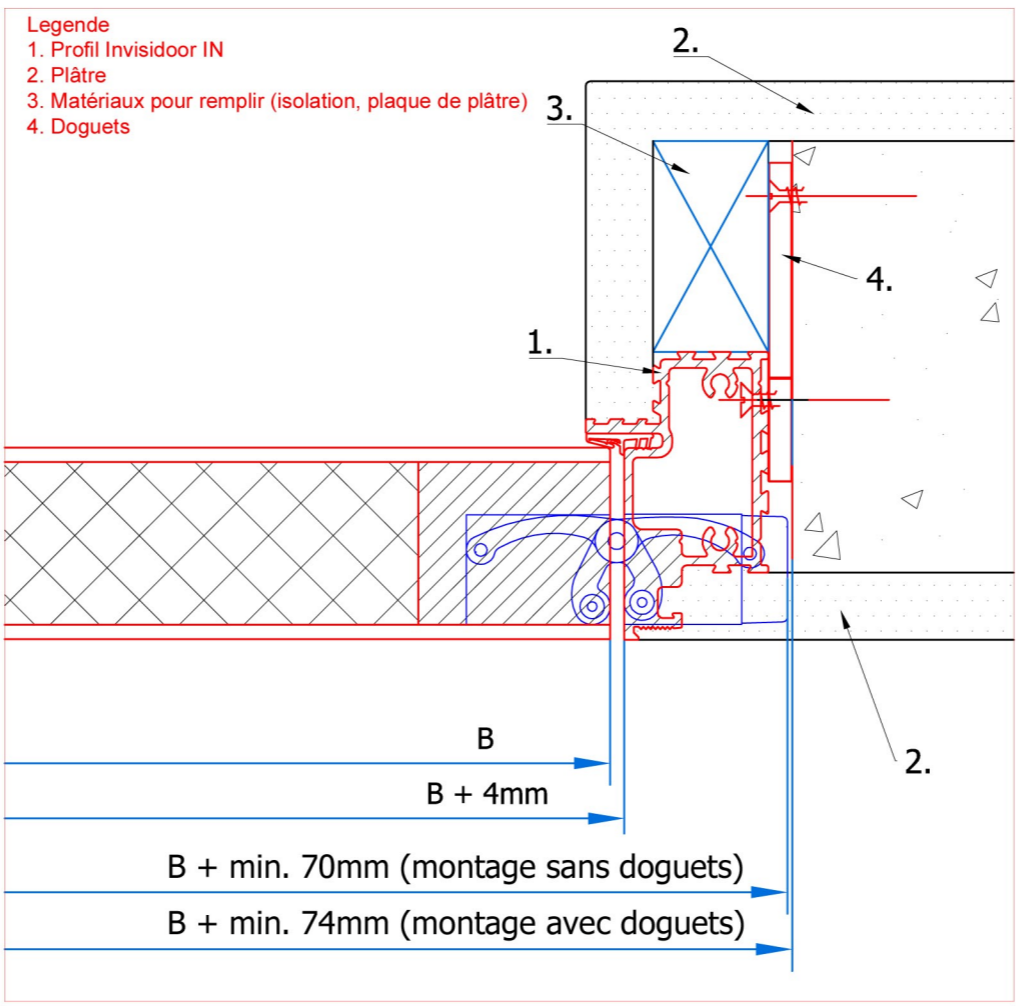

Author : BC	Creation Date 1/02/2012
<b>Invisidoor OUT</b>	
Part/Ref. Brick	File:

Author : BC	Creation Date 1/02/2012
Title <b>INVISIDOOR OUT TOUTE HAUTEUR</b>	
Part/Ref. Brick	File: