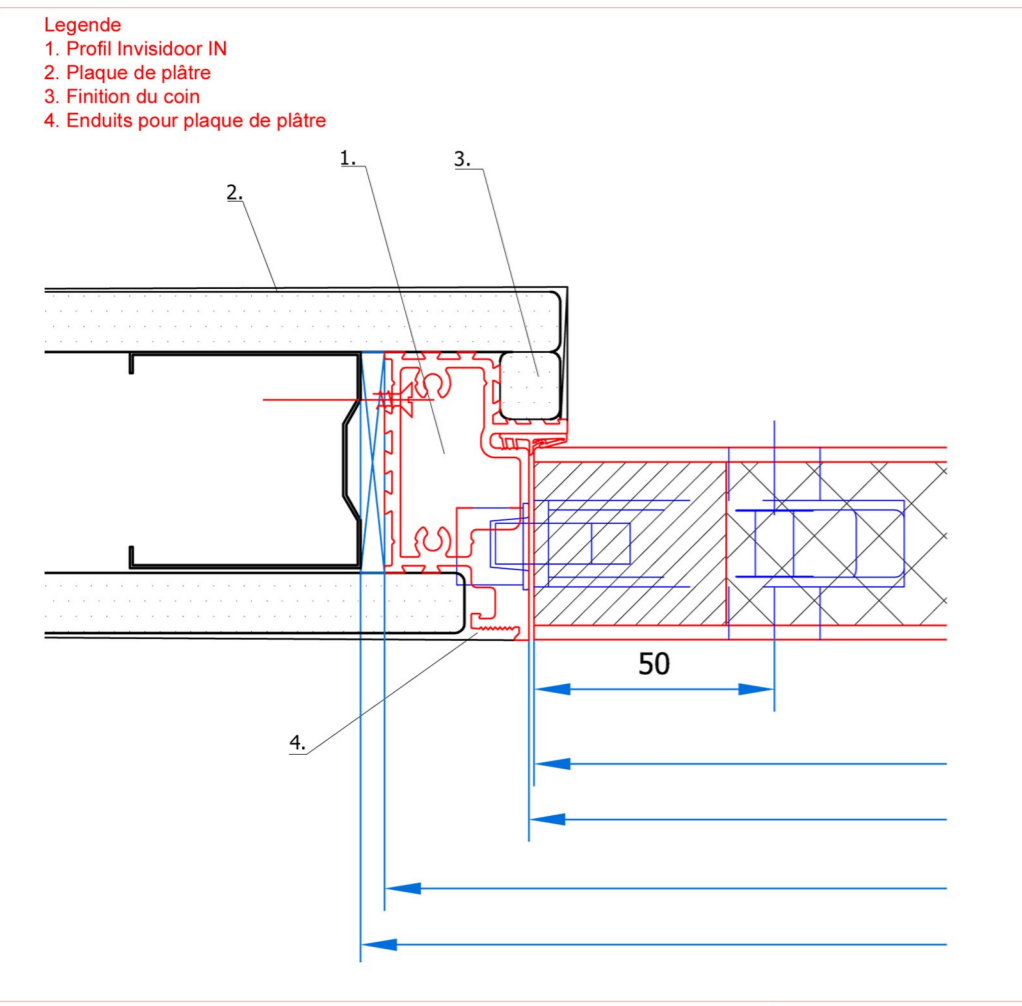

Author : BC	Creation Date 1/02/2012
<b>Invisidoor OUT</b>	
Part/Ref. Brick	File:

Author : BC	Creation Date 1/02/2012
Title <b>INVISIDOOR OUT TOUTE HAUTEUR</b>	
Part/Ref. Brick	File: