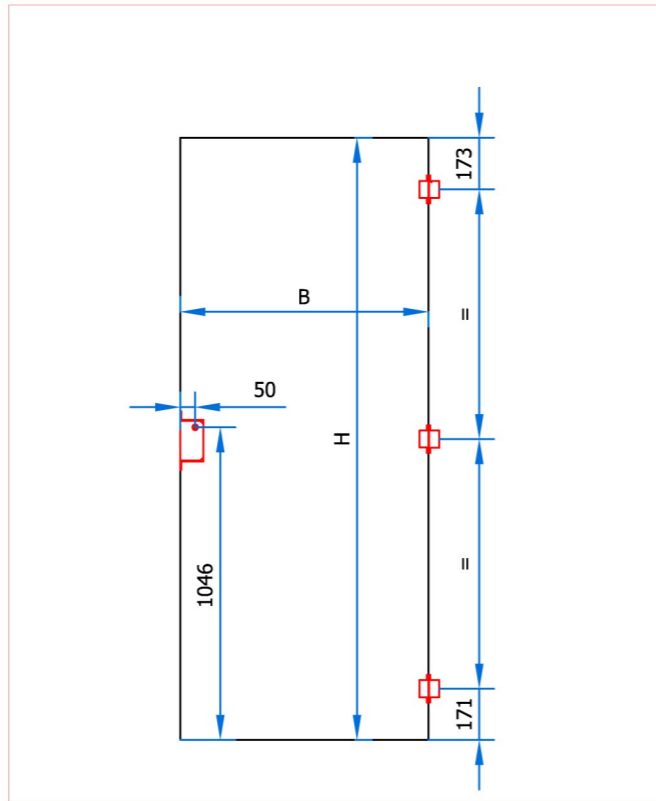

Author : BC	Creation Date 1/02/2012
<b>Invisidoor OUT</b>	
Part/Ref. Brick	File:

Author : BC	Creation Date 1/02/2012
Title <b>INVISIDOOR OUT TOUTE HAUTEUR</b>	
Part/Ref. Brick	File: