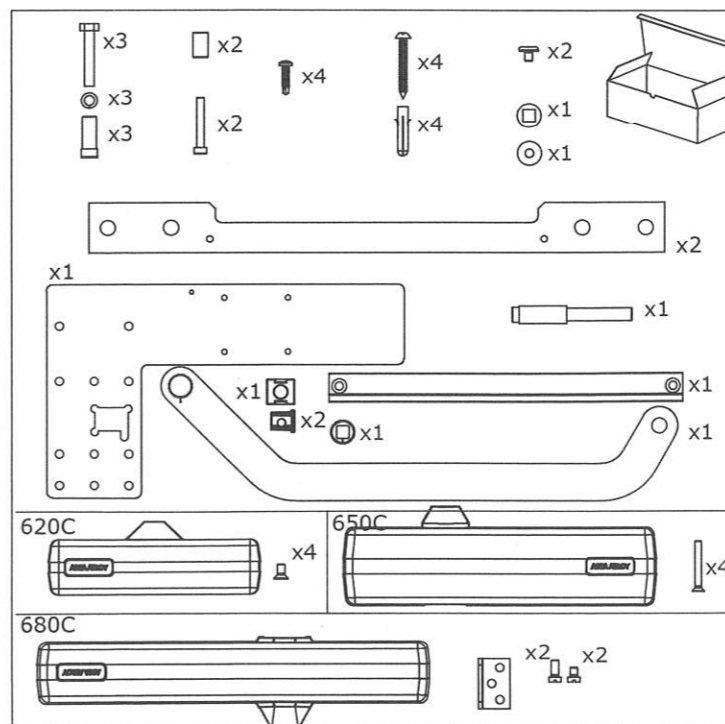

DC620G
DC650G
DC680G

Installation Instructions

6210206.revA

ASSA ABLOY

ASSA ABLOY is the global leader in door opening solutions, dedicated to satisfying end-user needs for security, safety and convenience.